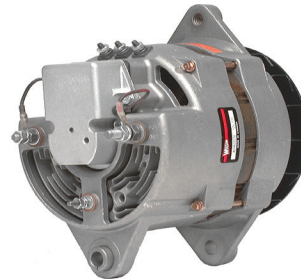

# COMMERCIAL VEHICLE *Construction*

AUGUST 2020

**90-15-6170**  
**90-15-6170N**

Can replace Bosch K1 type  
1965-Up : Atlas Copco, Bomag,  
Case, Ingersoll Rand, Irrigator,  
JLG, John Deere, New Holland

**90-05-9124**

Can replace  
Motorola (Prestolite) type  
1972-2007 : Champion,  
Ford, Spray Monster

**90-01-3157**  
**90-01-3157N**

Can replace Delco Remy 20SI™ type  
1969-Up : Allis Chalmers, Atlas Copco,  
Caterpillar, Champion, Dresser,  
Fiat-Allis, Hyundai, Kobelco, Komatsu

**91-29-5138**  
**91-29-5138N**

Can replace  
Denso OSGR type  
1979-Up : Case, Caterpillar,  
Ford, Gradall, Komatsu

**91-01-3780**  
**91-01-3780N**

Can replace Delco Remy 35MT™ type  
1961-Up : Bobcat, Case, Clark,  
John Deere, Massey Ferguson,  
Terex, Versatile

**91-15-7159**  
**91-15-7159N**

Can replace Bosch EV type  
1999-Up : ABG, Bobcat,  
Bomag, Genie, Hamm, Stone

All WILSON® products are extensively tested to meet the reliability demands of on & off highway commercial vehicle applications. WILSON® products meet or exceed original equipment standards while offering value, broad coverage, and extensive availability; making WILSON® the trusted reliable alternative to OE.